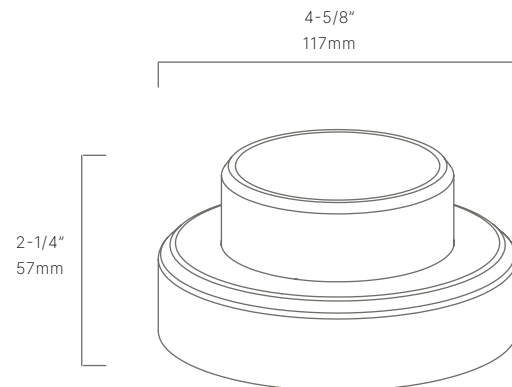

AVAILABLE FINISHES:

DIMENSIONS	W4-5/8" x H2-1/4"
VOLTAGE	12V
FINISH	Included Natural
MATERIAL	Brass & Copper

*For complete warranty terms, please visit: www.auroralight.com/warranty/